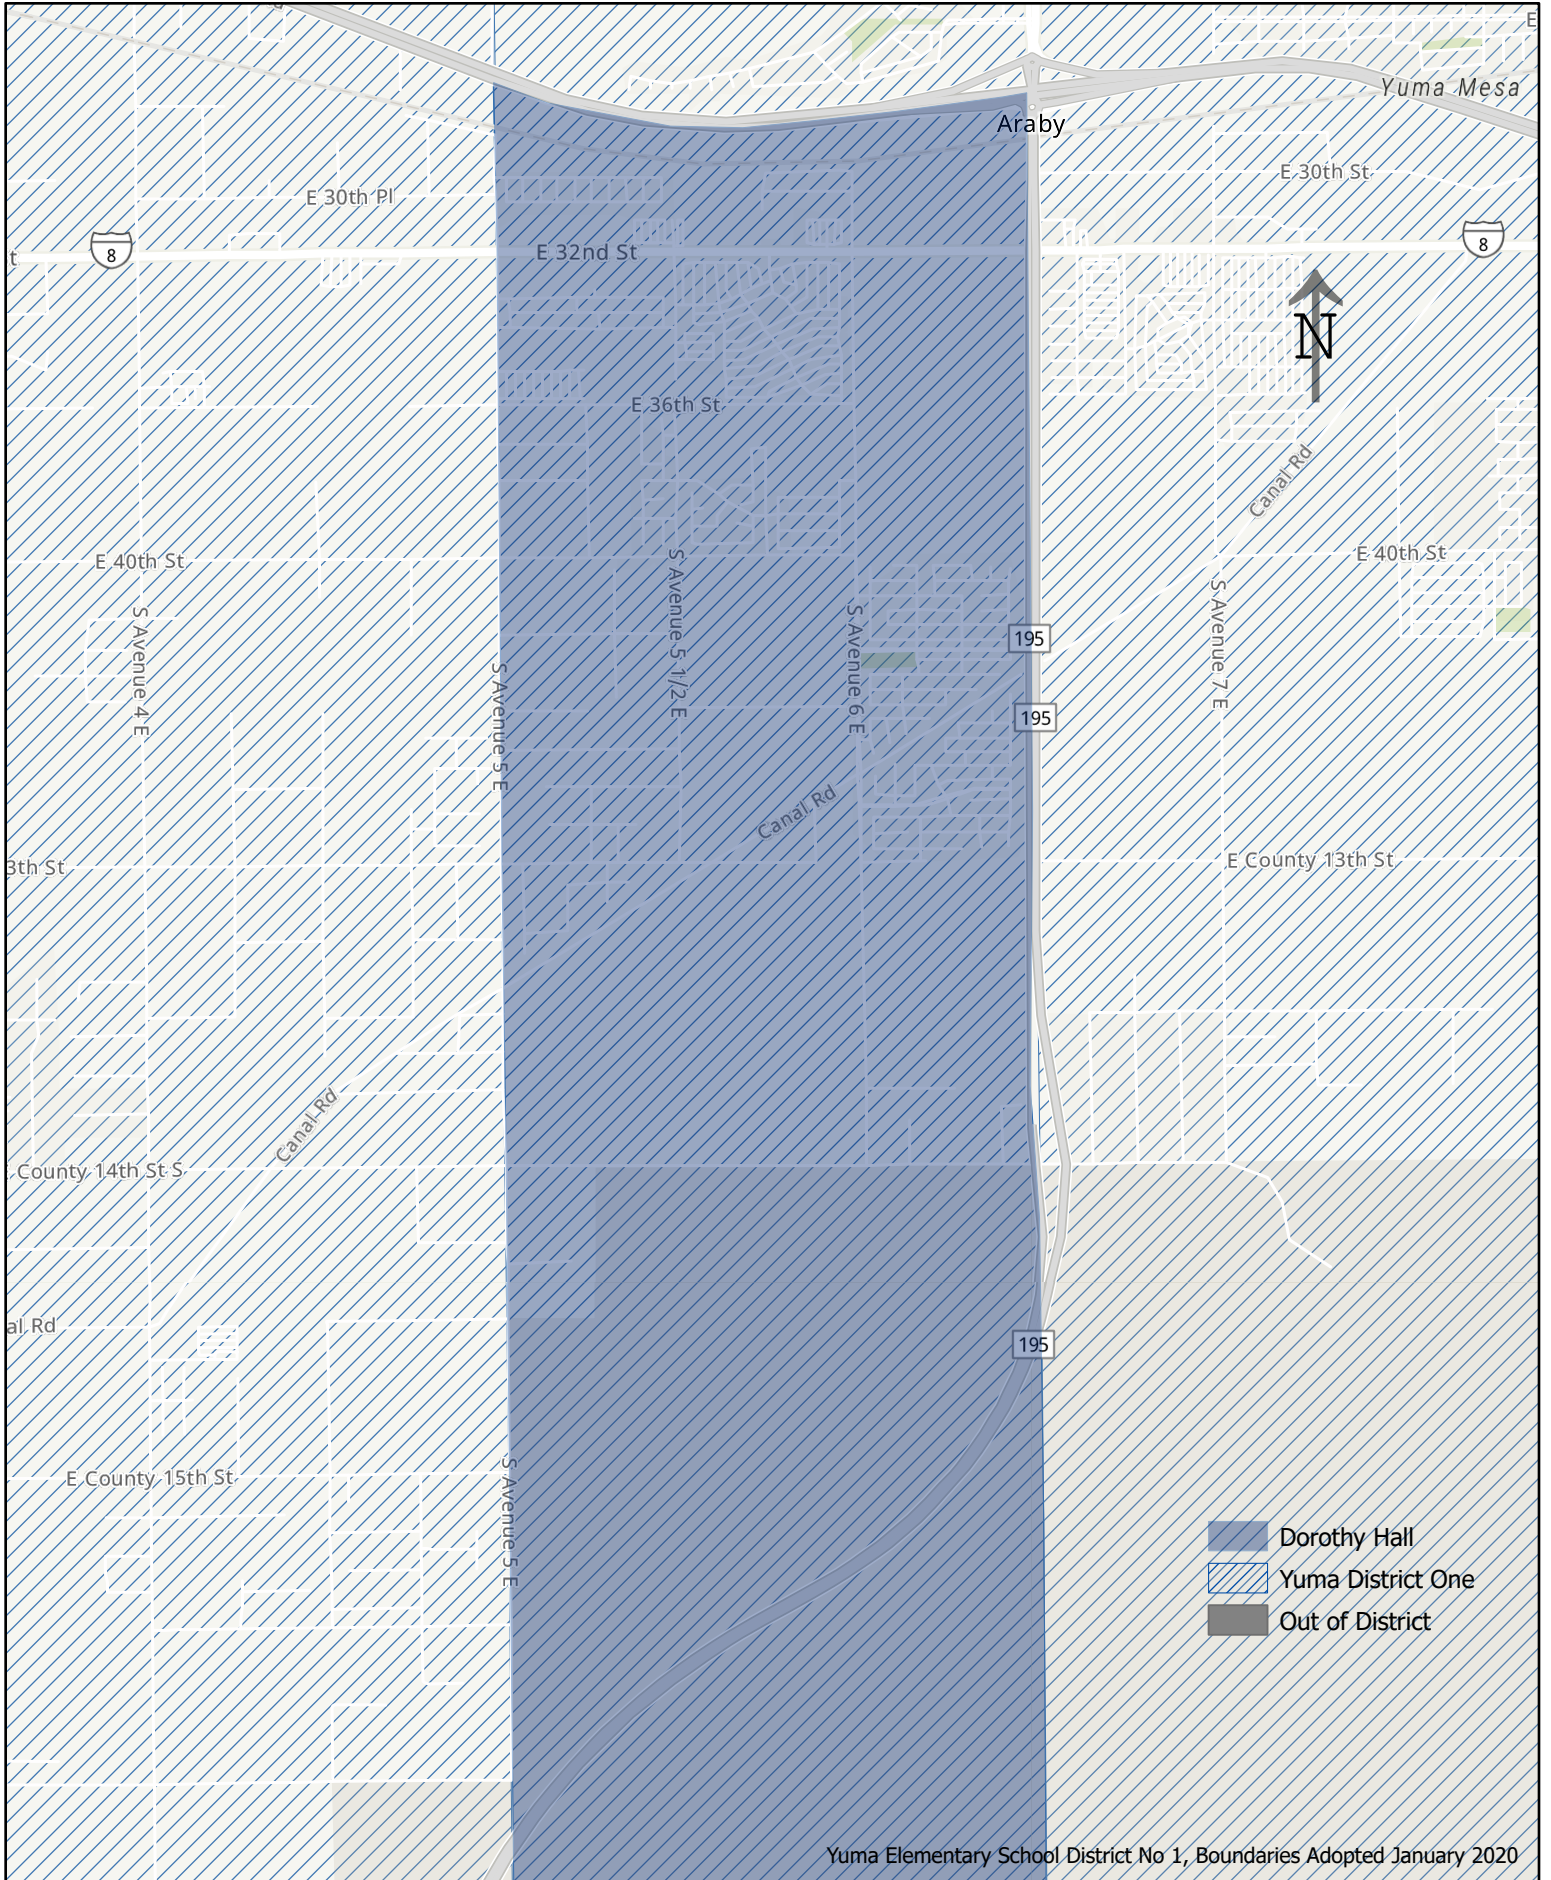

DOROTHY HALL ELEMENTARY SCHOOL BOUNDARY MAP

195

Yuma
Desert

E County 24th St S

332 ft

192 ft

296 ft

Border Rd