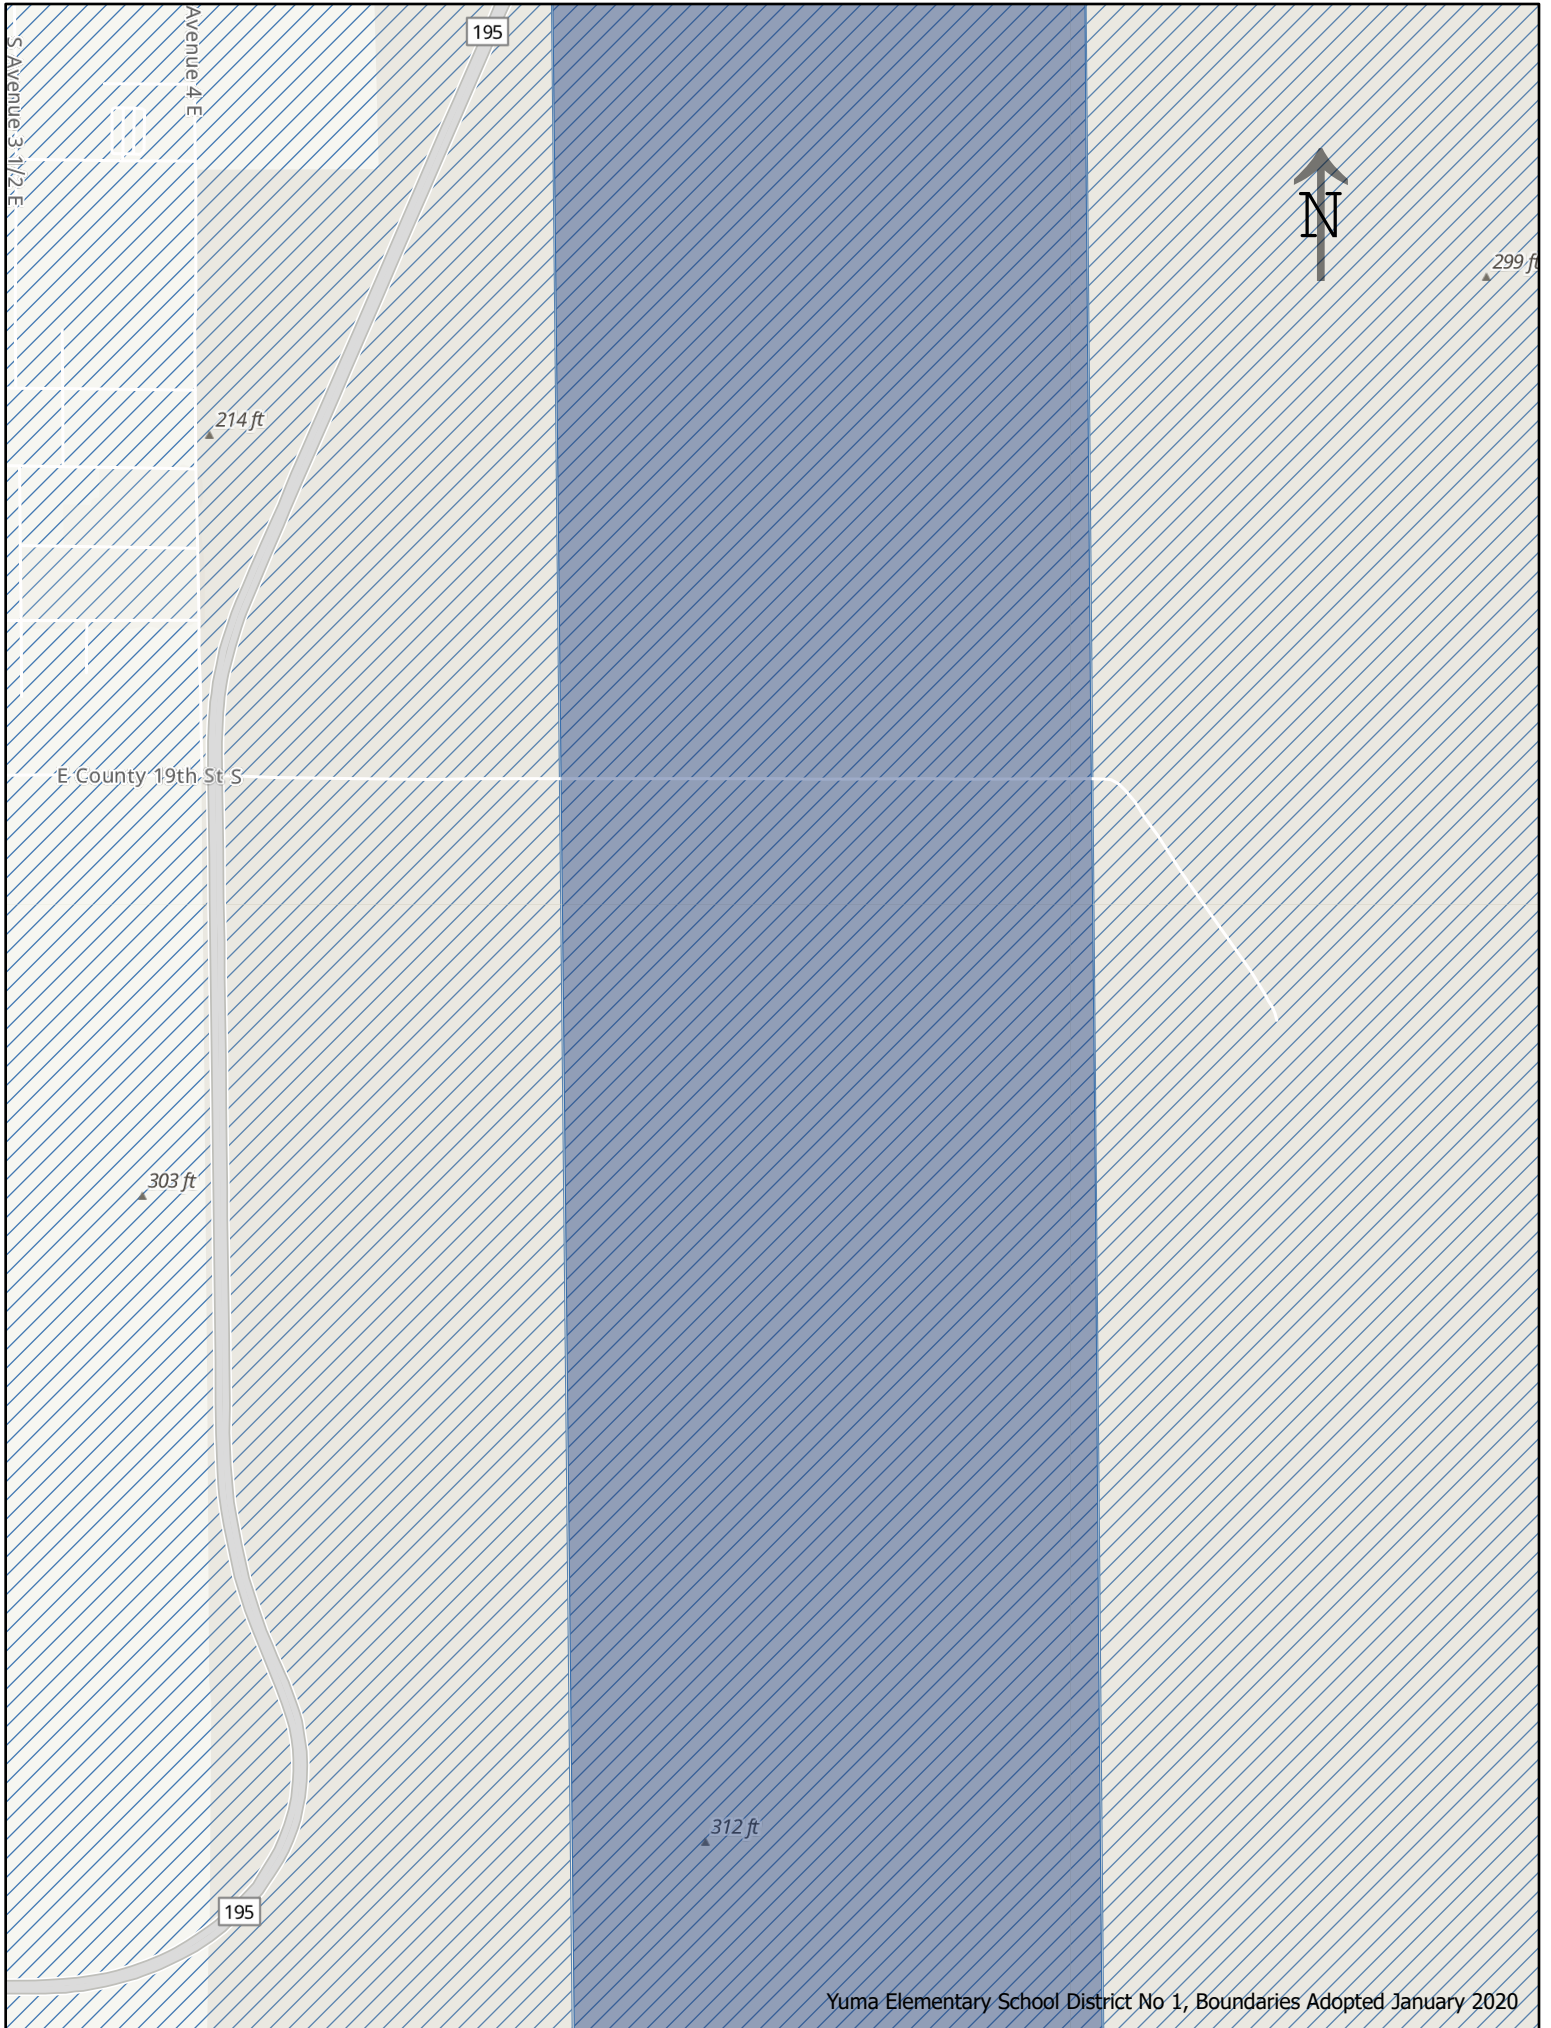

DOROTHY HALL ELEMENTARY SCHOOL BOUNDARY MAP

195

Yuma
Desert

E County 24th St S

332 ft

192 ft

296 ft

Border Rd